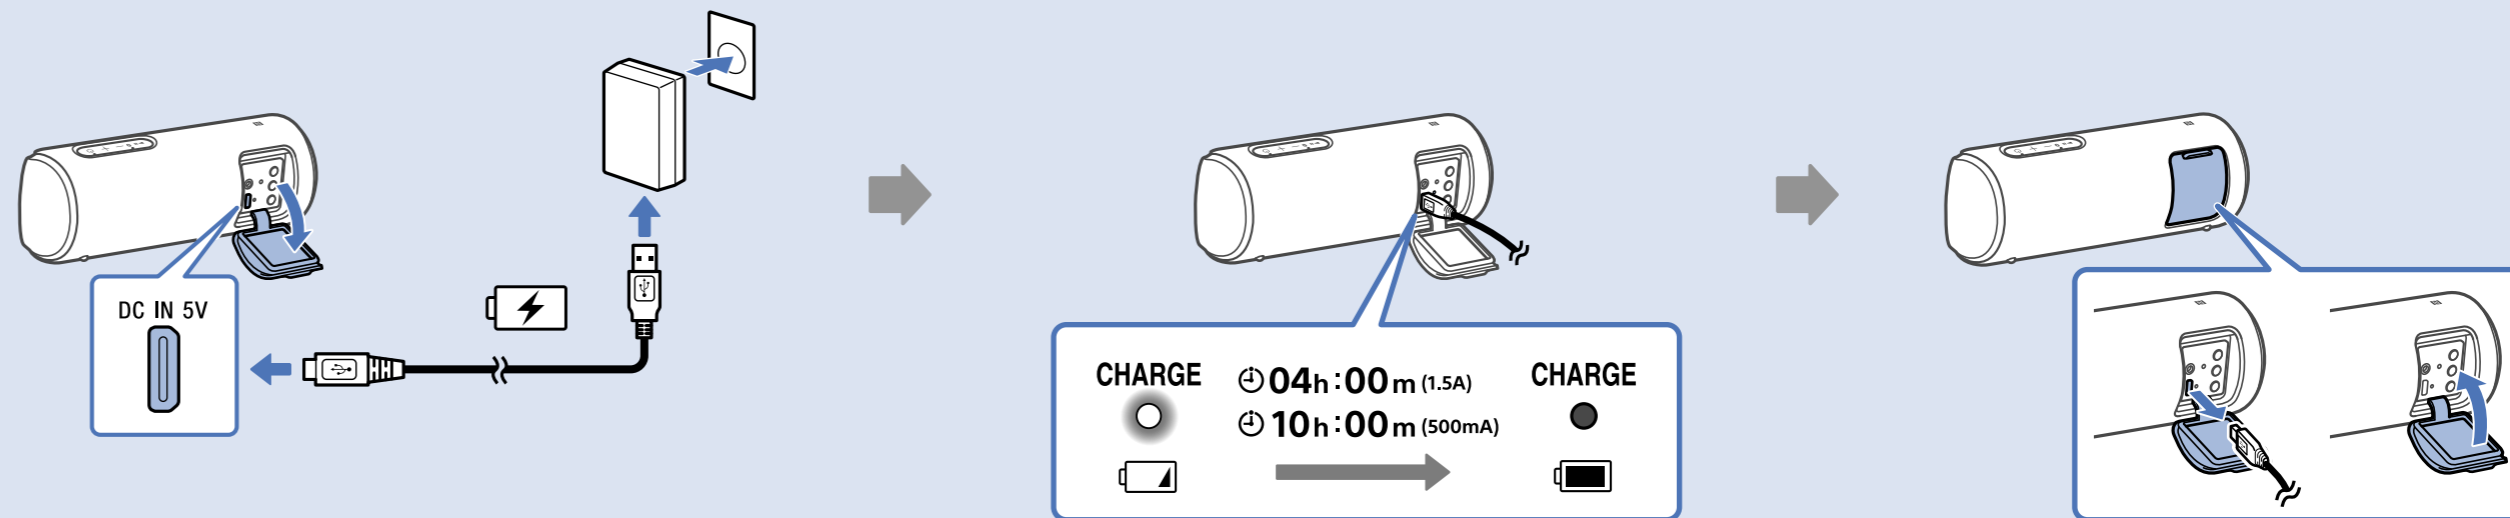

SRS-XB21

4-734-036-12(1)

©2018 Sony Corporation Printed in China

* 4 7 3 4 0 3 6 1 2 * (1)

1

2

3

Reference Guide

Android / iPhone

<http://www.sony.net/smcpp/>

Sony Music Center