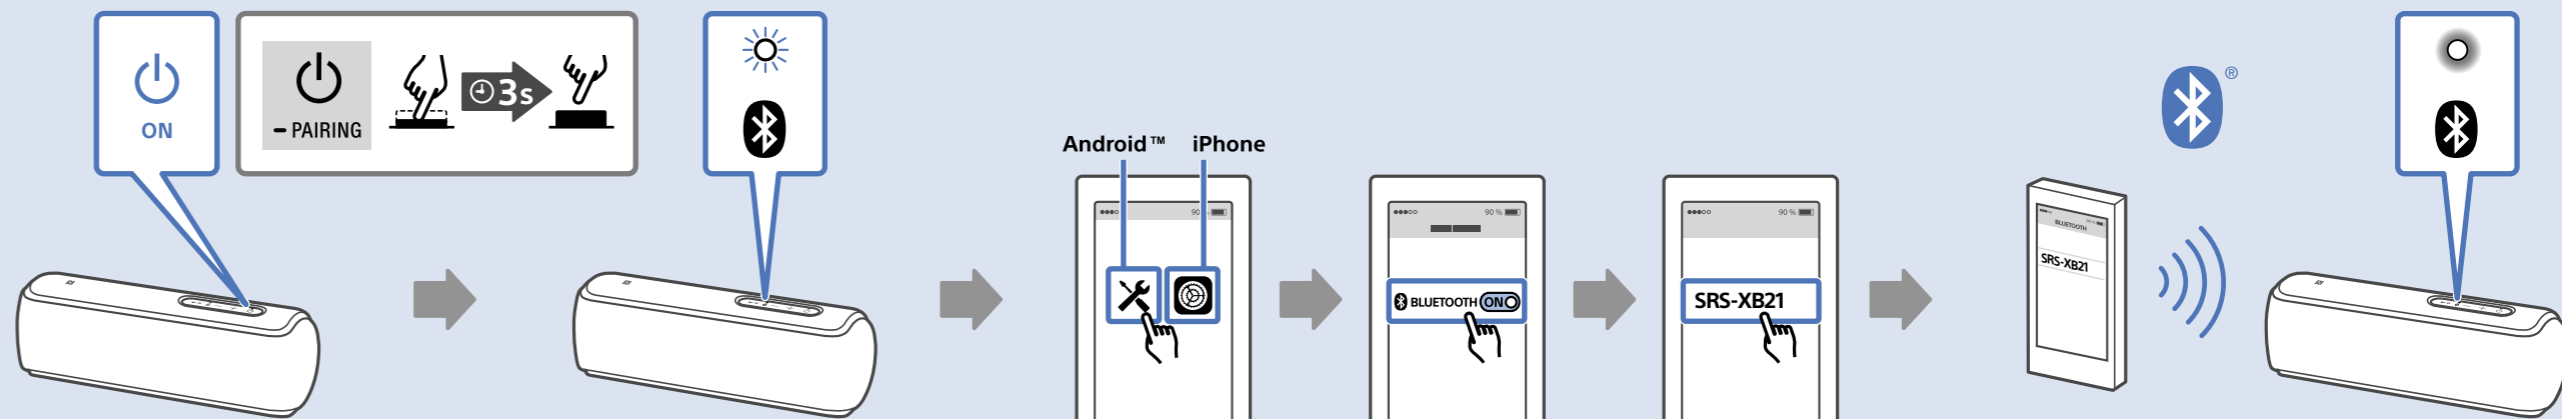

SRS-XB21

4-734-036-12(1)

©2018 Sony Corporation Printed in China

* 4 7 3 4 0 3 6 1 2 * (1)

1

2

3

Reference Guide

Android / iPhone

<http://www.sony.net/smcpp/>

Sony Music Center