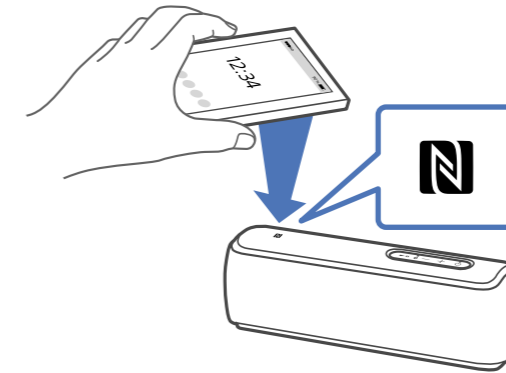

Speaker Add
Wireless Party Chain
Party Booster

<http://rd1.sony.net/help/speaker/srs-xb21/h_zz/>