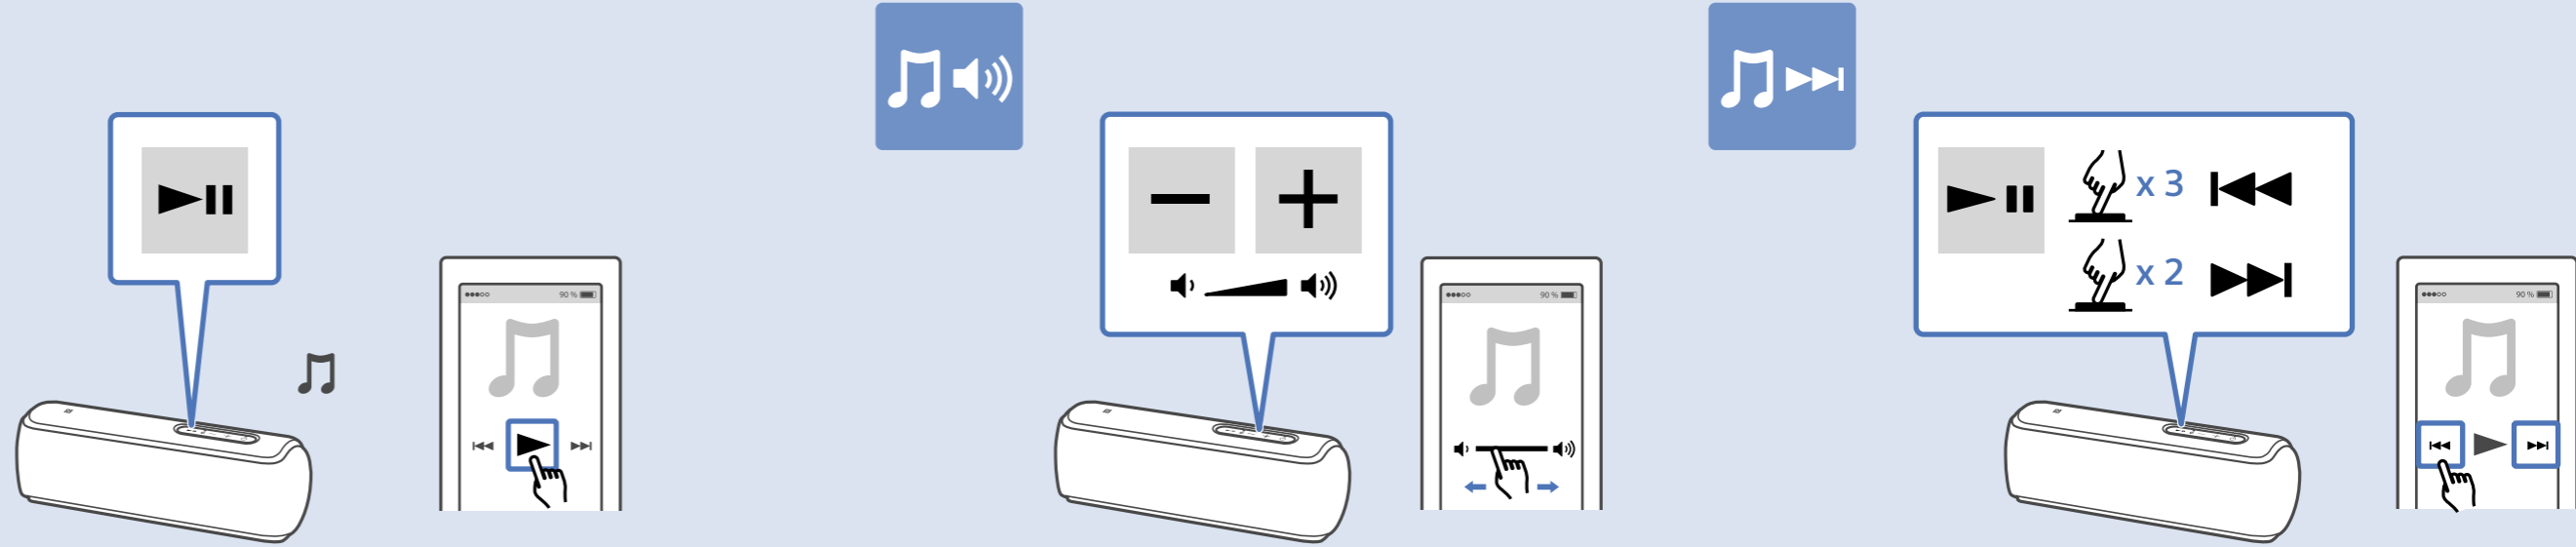

3

Reference Guide

Android / iPhone

<http://www.sony.net/smcpp/>

Sony Music Center