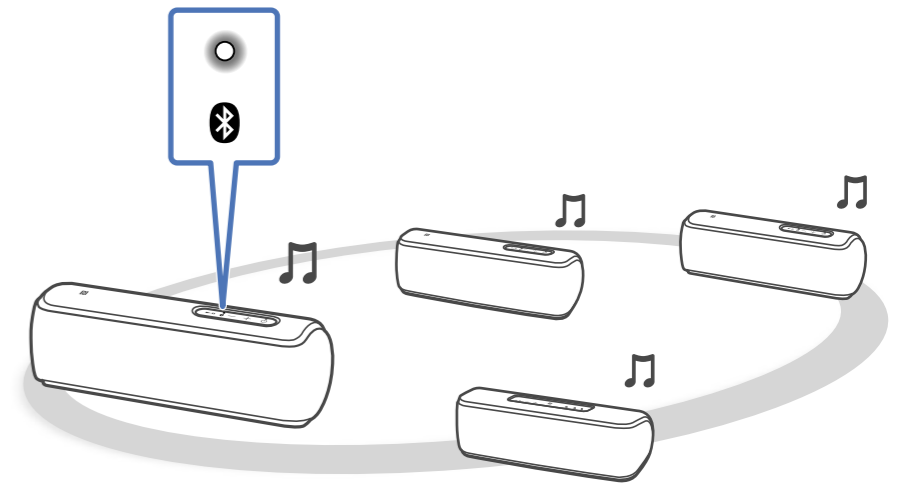

Android / iPhone

<http://www.sony.net/smcpp/>

Sony Music Center

LIGHT

ON

OFF

Wireless Party Chain

Speaker Add