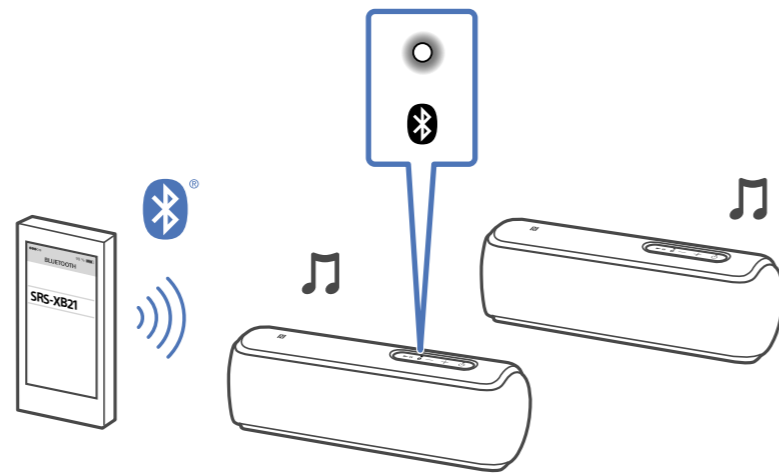

Android / iPhone

<http://www.sony.net/smcpp/>

Sony Music Center

LIGHT

ON

OFF

Wireless Party Chain

Speaker Add

Android

Speaker Add
Wireless Party Chain
Party Booster

http://rd1.sony.net/help/speaker/srs-xb21/h_zz/