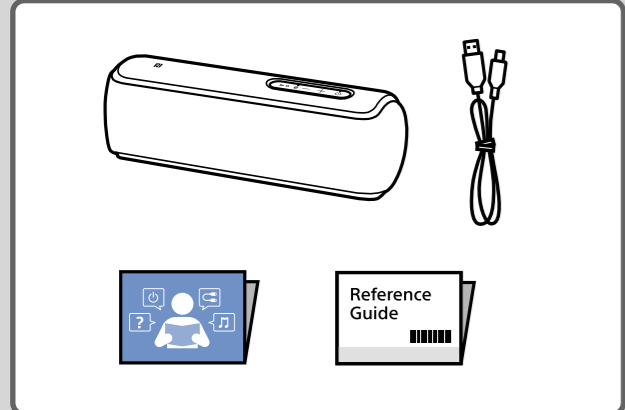

SRS-XB21

4-734-036-12(1)

©2018 Sony Corporation Printed in China

* 4 7 3 4 0 3 6 1 2 * (1)

1

2

3

Reference Guide

Android / iPhone

<http://www.sony.net/smcpp/>

Sony Music Center

LIGHT

ON

OFF

Wireless Party Chain

Speaker Add