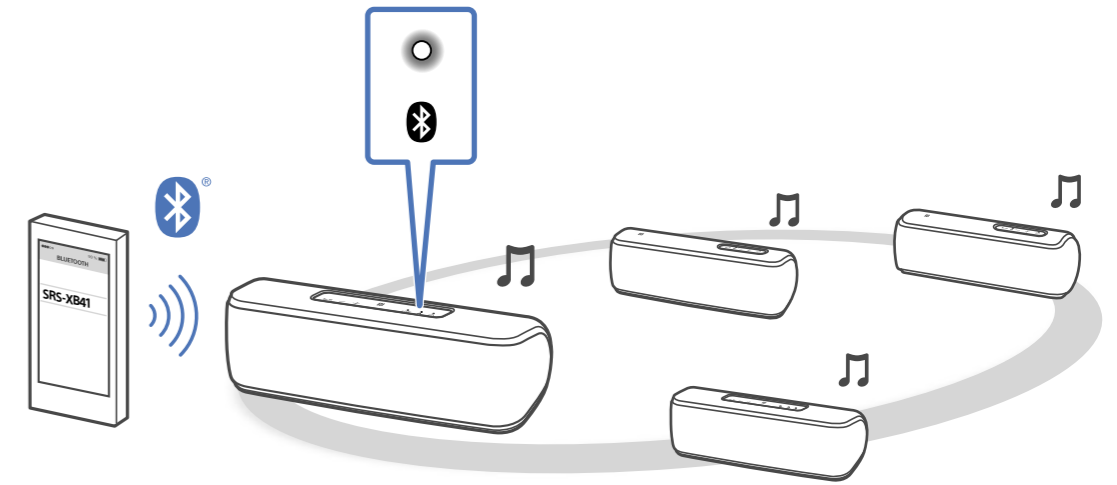

<http://www.sony.net/smcapp/>

Sony Music Center

Fiestable

LIGHT

ON

OFF

Wireless Party Chain

Speaker Add

Help Guide → Speaker Add Wireless Party Chain Party Booster

http://rd1.sony.net/help/speaker/srs-xb41/h_zz/