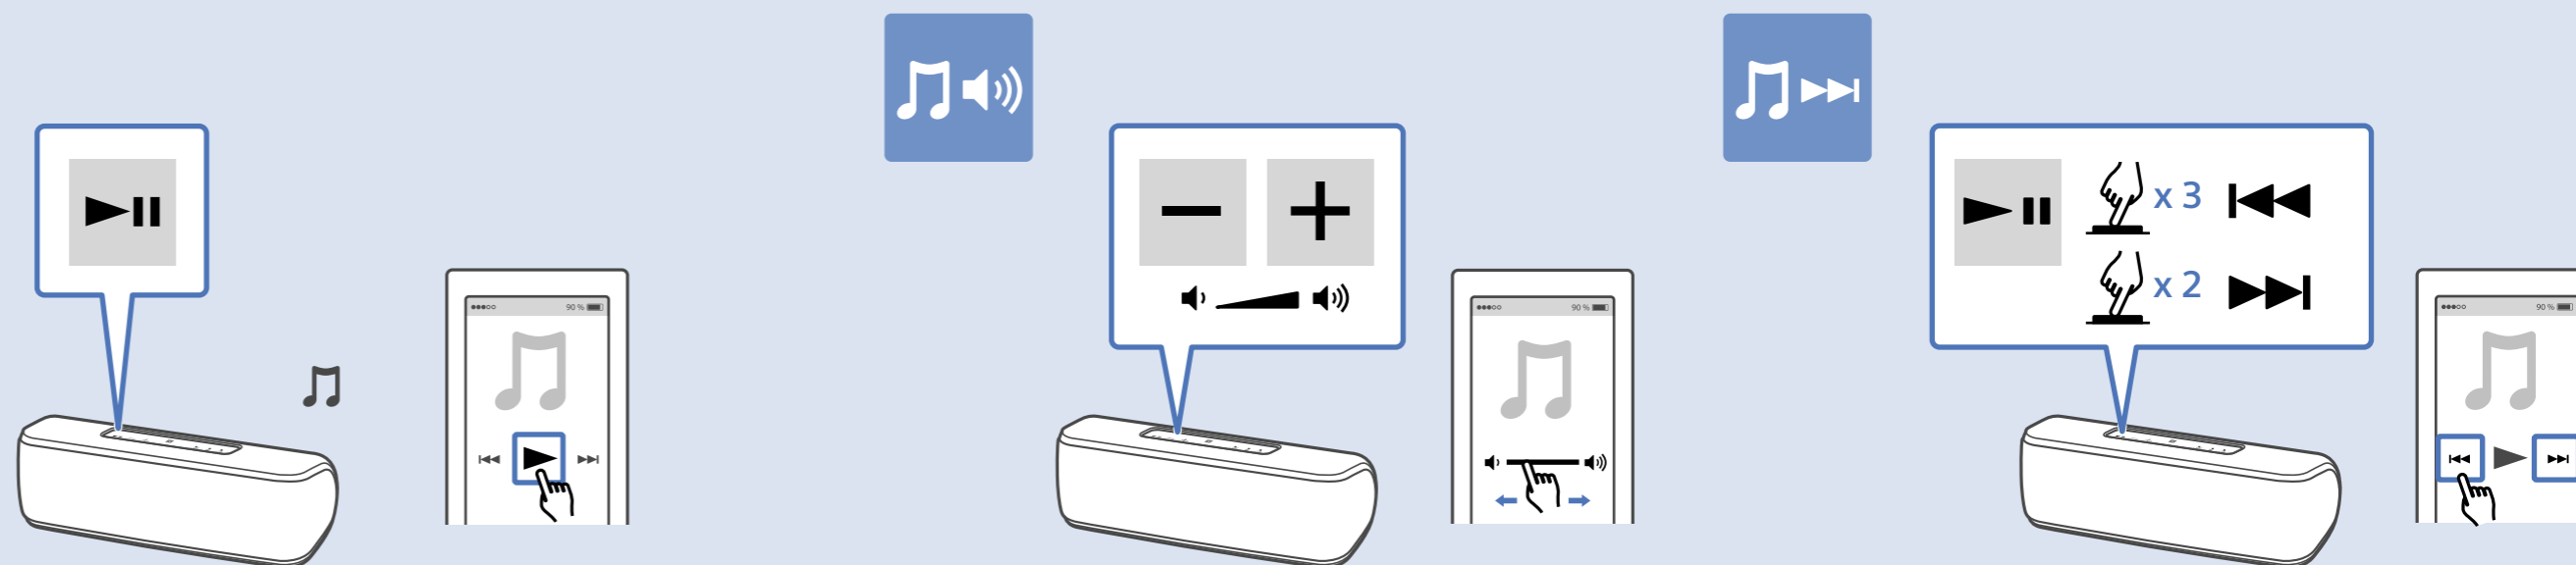

3

Android / iPhone

<http://www.sony.net/smcapp/>

Sony Music Center

Fiestable