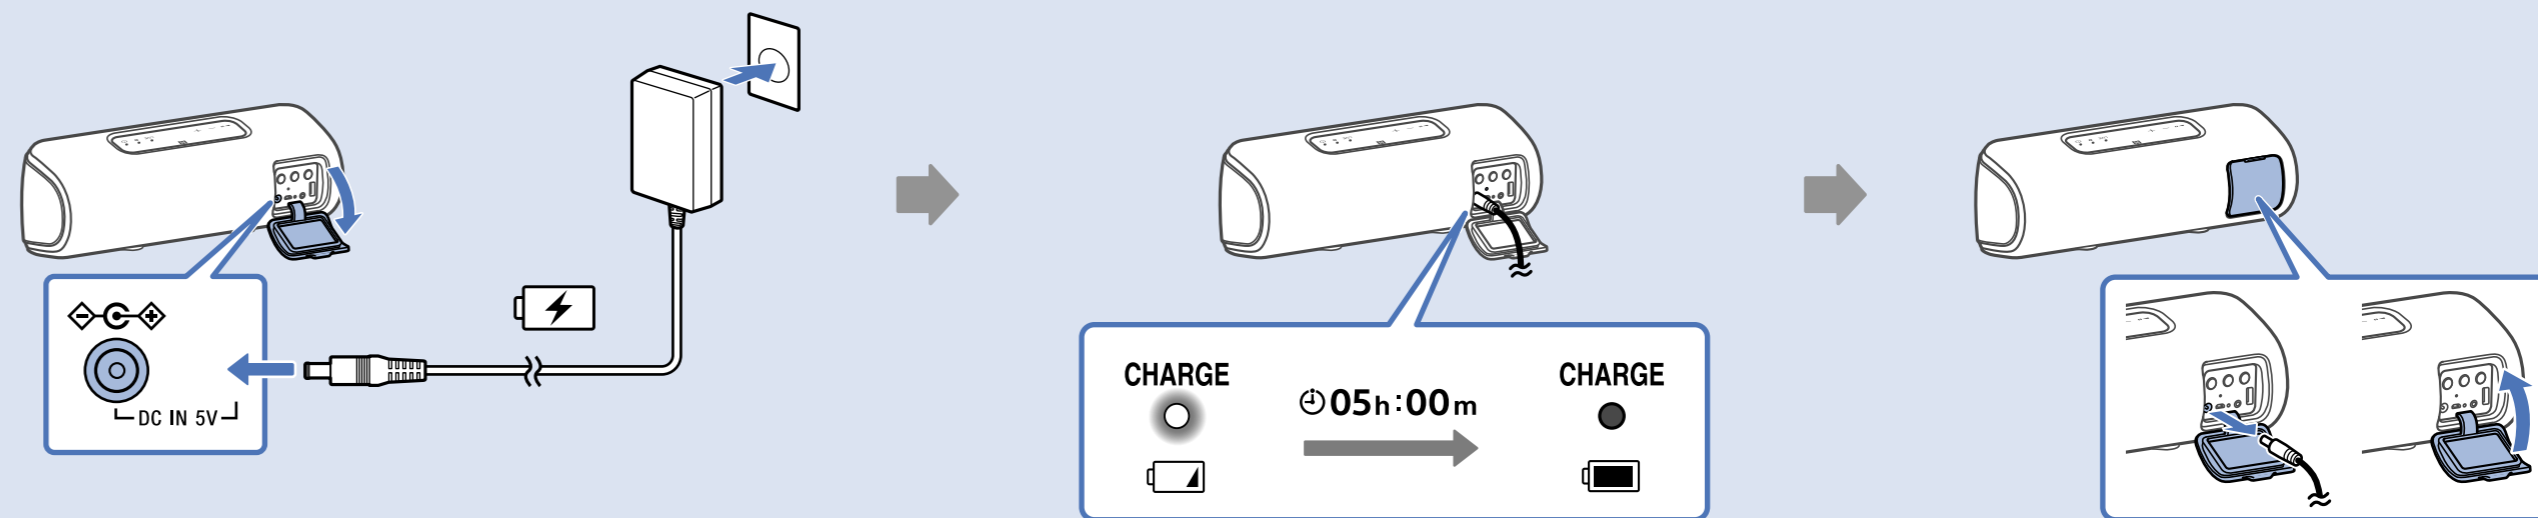

SRS-XB41

4-734-040-12(1)

©2018 Sony Corporation Printed in China

* 4 7 3 4 0 4 0 1 2 * (1)

1

2

3

Android / iPhone

<http://www.sony.net/smcapp/>

Sony Music Center

Fiestable