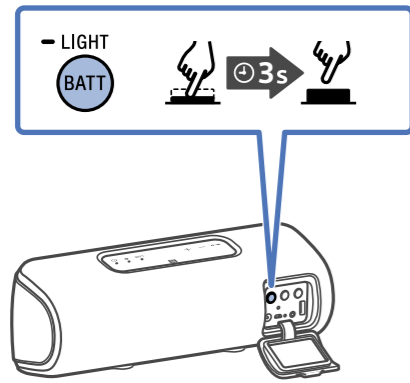

<http://www.sony.net/smcapp/>

Sony Music Center

Fiestable

LIGHT

ON

OFF

Wireless Party Chain

Speaker Add