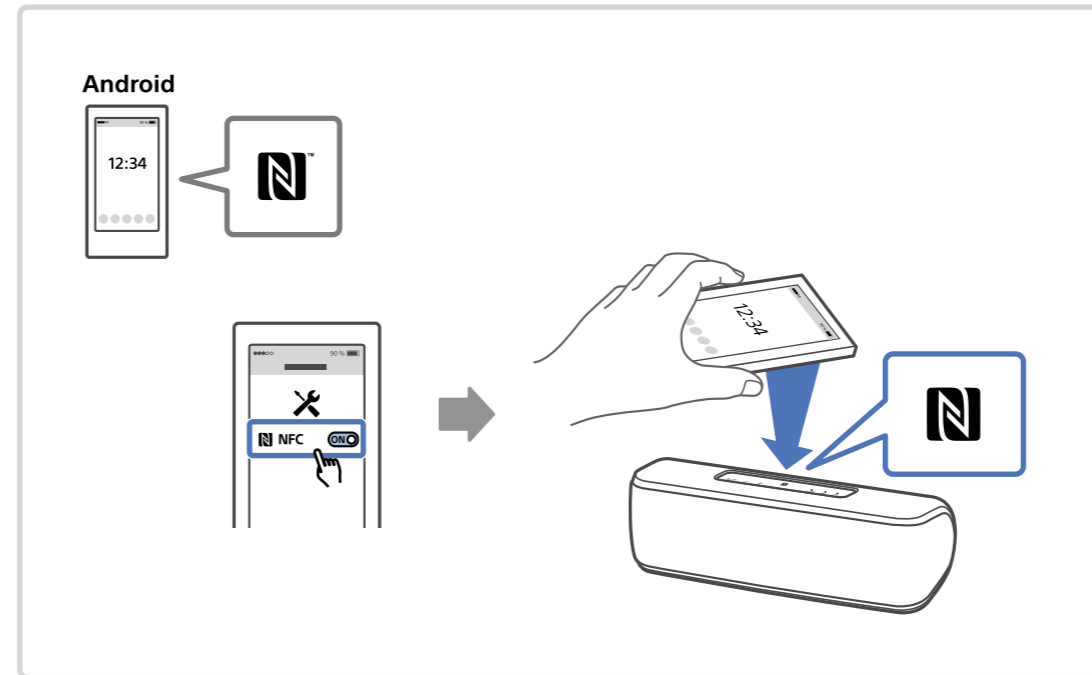

<http://www.sony.net/smcapp/>

Sony Music Center

Fiestable

LIGHT

ON

OFF

Wireless Party Chain

Speaker Add