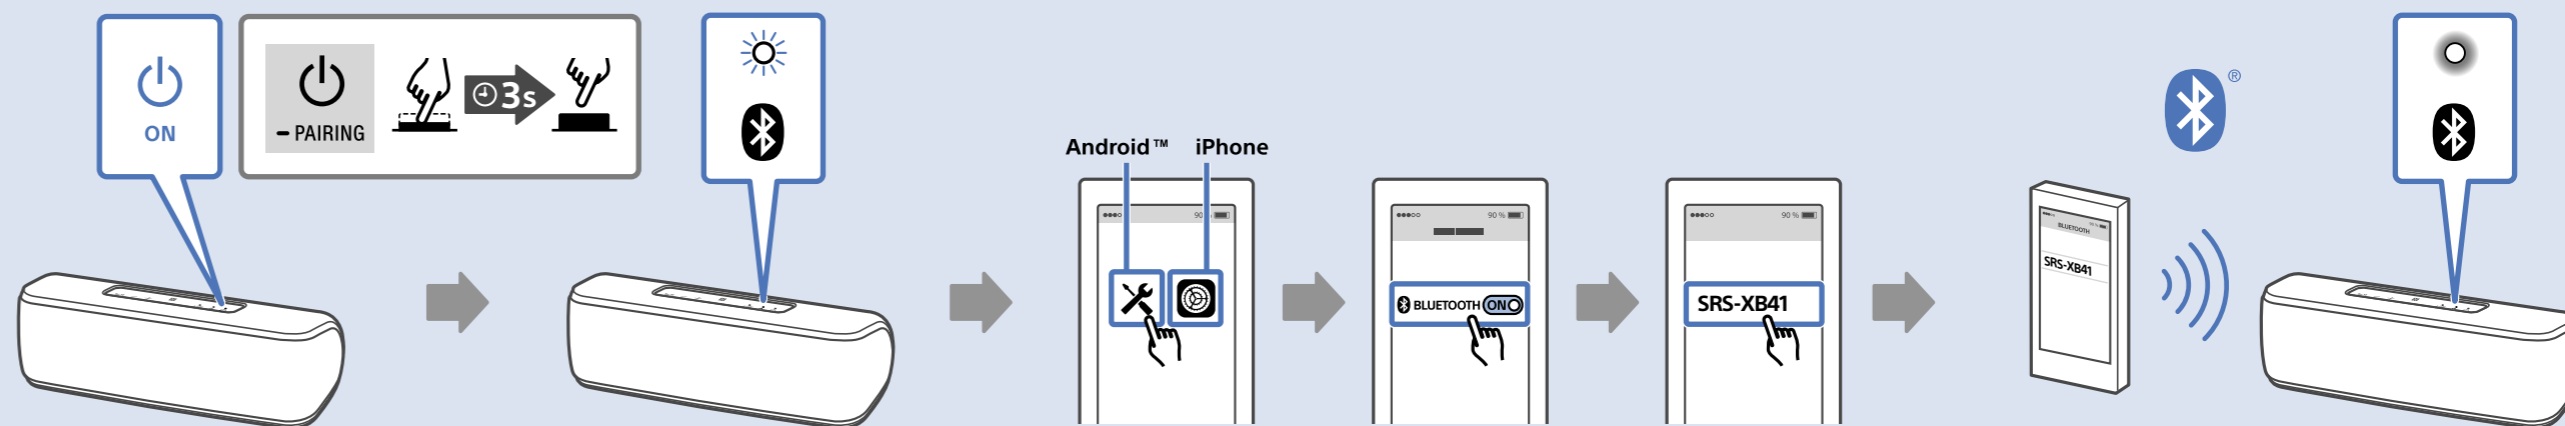

SRS-XB41

4-734-040-12(1)

©2018 Sony Corporation Printed in China

* 4 7 3 4 0 4 0 1 2 * (1)

1

2

3

Android / iPhone

<http://www.sony.net/smcapp/>

Sony Music Center

Fiestable