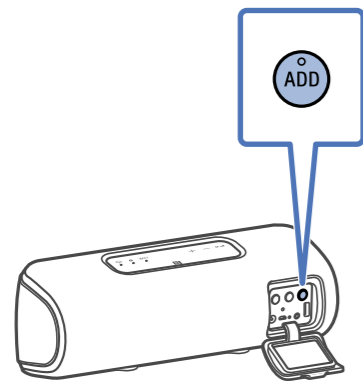

<http://www.sony.net/smcapp/>

Sony Music Center

Fiestable

LIGHT

ON

OFF

Wireless Party Chain

Speaker Add