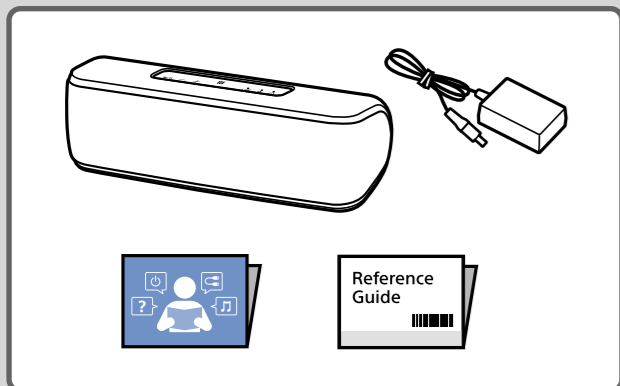

SRS-XB41

4-734-040-12(1)

©2018 Sony Corporation Printed in China

* 4 7 3 4 0 4 0 1 2 * (1)

1

2

3

Android / iPhone

<http://www.sony.net/smcapp/>

Sony Music Center

Fiestable

LIGHT

ON

OFF

Wireless Party Chain

Speaker Add