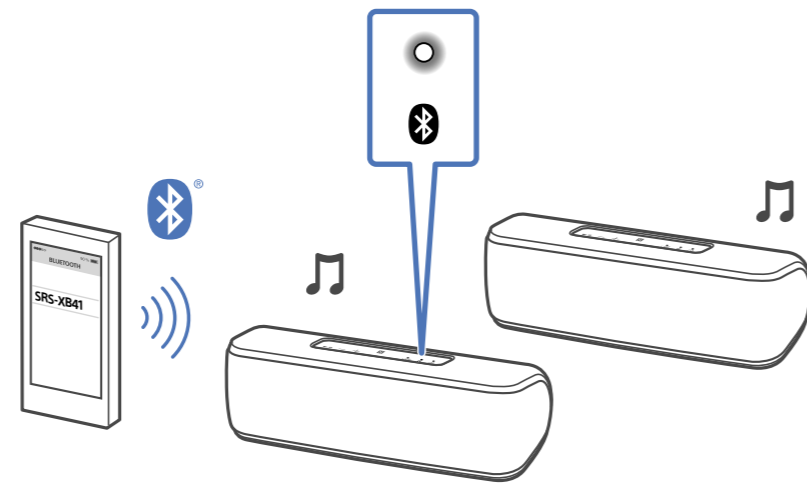

<http://www.sony.net/smcapp/>

Sony Music Center

Fiestable

LIGHT

ON

OFF

Wireless Party Chain

Speaker Add

Help Guide → Speaker Add Wireless Party Chain Party Booster

http://rd1.sony.net/help/speaker/srs-xb41/h_zz/