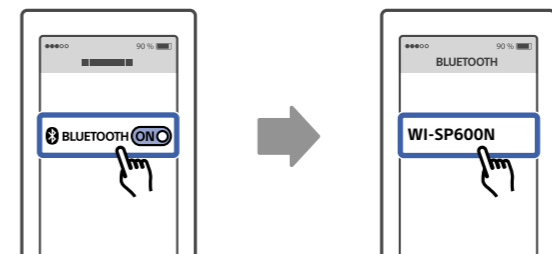

WI-SP600N

©2018 Sony Corporation
Printed in Malaysia
4-730-311-11(1)

1

2

3

DIGITAL NC

"Noise Canceling"

"Ambient Sound"

"Off"

Android