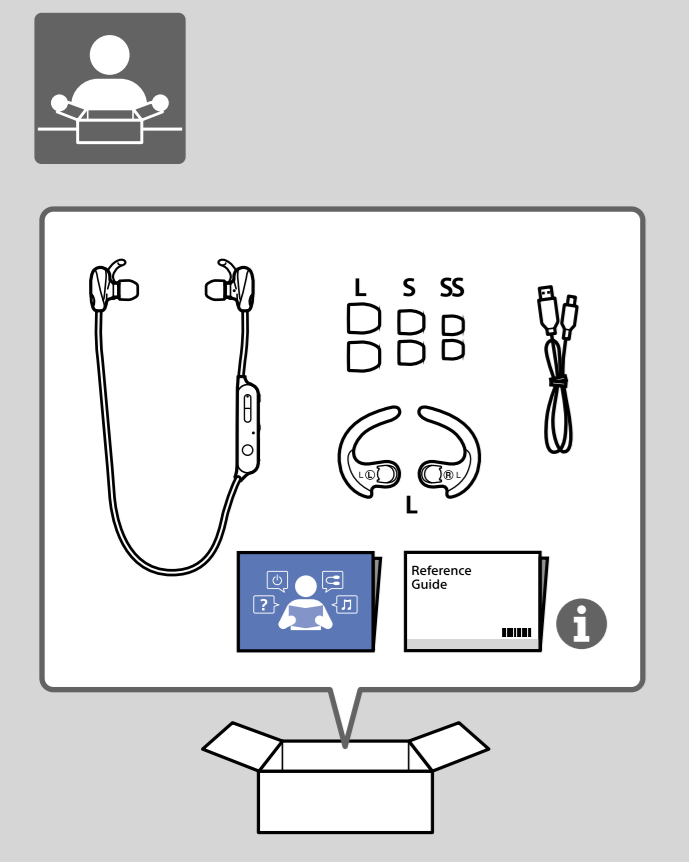

WI-SP600N

©2018 Sony Corporation
Printed in Malaysia
4-730-311-11(1)

1

2

3

DIGITAL NC

"Noise Canceling"

"Ambient Sound"

"Off"

Android