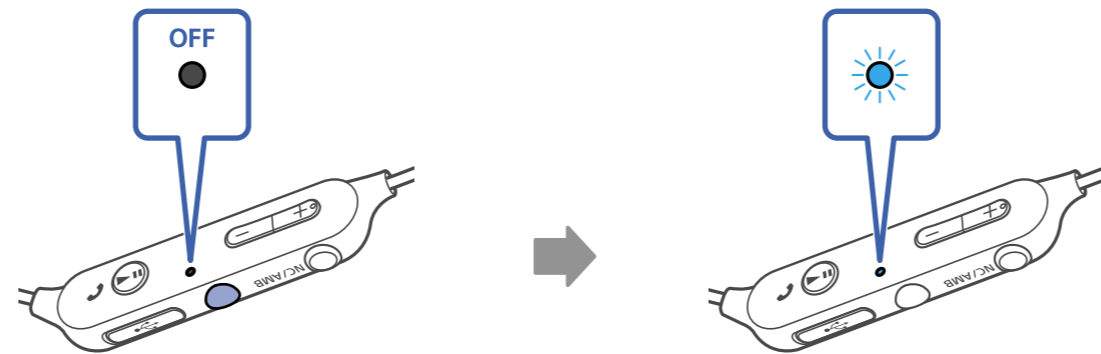

WI-SP600N

©2018 Sony Corporation
Printed in Malaysia
4-730-311-11(1)

1

2

3

DIGITAL NC

"Noise Canceling"

"Ambient Sound"

"Off"

Android