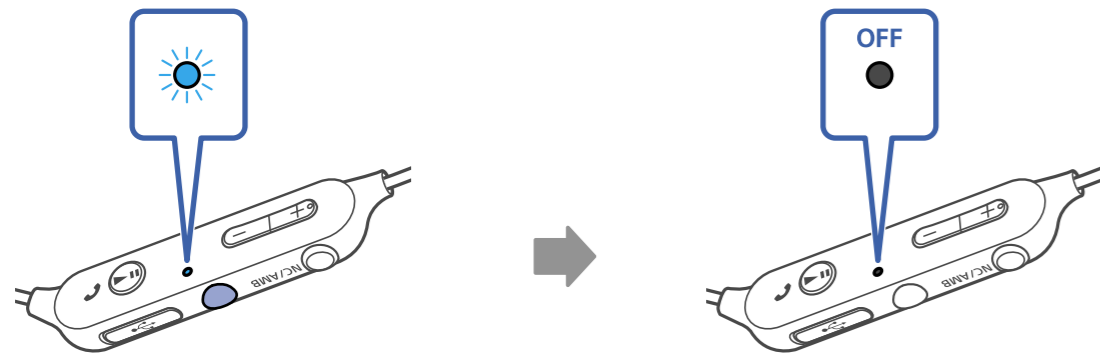

WI-SP600N

©2018 Sony Corporation
Printed in Malaysia
4-730-311-11(1)

1

2

3

DIGITAL NC

"Noise Canceling"

"Ambient Sound"

"Off"

Android