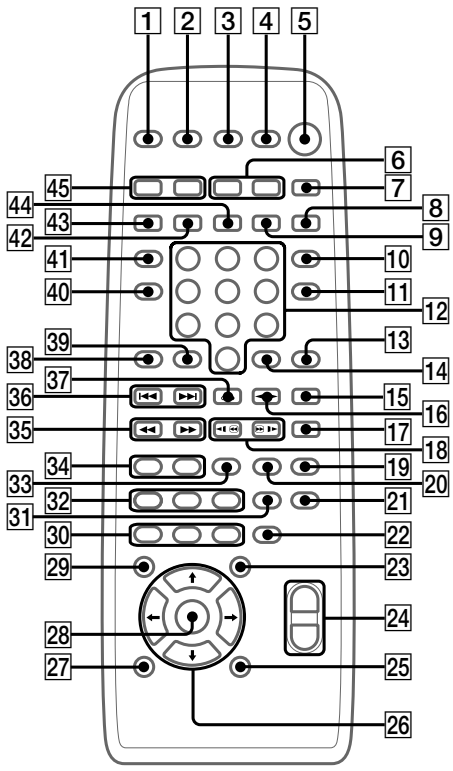

U tL √ nO u

~ N

v U H ' VO d

1. 5 'E d / (b)
   - 15 ■
   - 16 ◀▶
   - 17 ■■
   - 26 ↑/↓/←/→
   - 35 ◀◀
   - 35 ▶▶
   - 36 ◀◀
   - 36 ▶▶
   - 39 >10*
2. 26 NEXT
   - 22 P FILE
   - 41 PLAY MODE
   - 36 PRESET +/-
   - 36 PREV
   - 40 REPEAT
   - 37 RETURN ⌂
   - 18 SCAN/SLOW ◀◀/▶▶
   - 1 SLEEP
   - 19 SUBTITLE
   - 32 SURROUND
   - 44 TAPE
   - 42 TUNER/BAND
   - 35 TUNING +/-
   - 4 TV I/⏻
   - 45 TV CH +/-
   - 7 TV/VIDEO
   - 6 TV VOL +/-
   - 24 VOL +/-
   - 12 ⌂ b ØU

M - A

- 29 23 ALBUM +/-
- 21 AMP MENU
- 20 ANGLE
- 33 AUDIO
- 14 CLEAR
- 2 CLOCK/TIMER SELECT
- 3 CLOCK/TIMER SET
- 27 25 DISC +/-
- 11 DISPLAY
- 43 DVD
- 13 DVD DISPLAY
- 34 DVD MENU
- 38 DVD SETUP
- 34 DVD TOP MENU
- 32 EFFECT ON/OFF
- 28 ENTER
- 8 GAME
- 30 GAME EQ
- 10 GAME MIXING
- 32 GROOVE
- 9 MD (VIDEO)
- 30 MOVIE EQ
- 31 MULTI ROOM*
- 30 MUSIC EQ