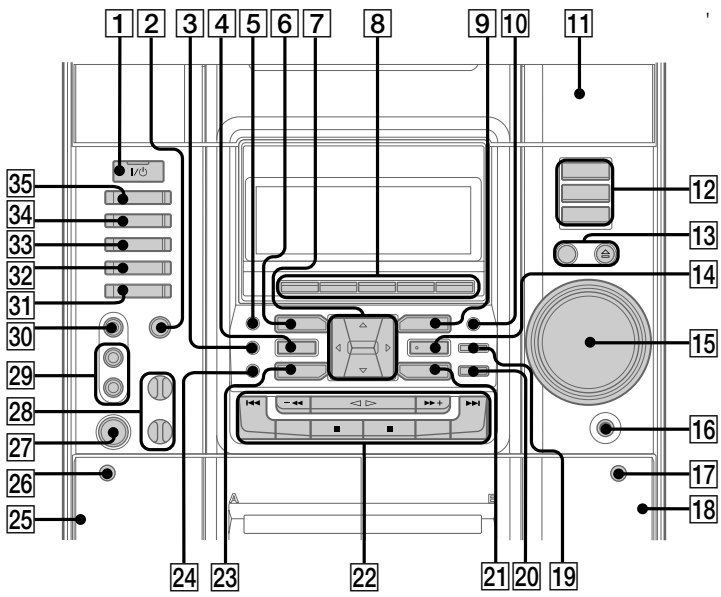

vK ° b ° £

U tL ~ nO u

a - P

v U H ° VO d

- 1 [ ]
- 7 [ ]
- 13 [ ] OPEN/CLOSE
- 17 [ ] B a ^ PUSH
- 22 [ ]
- 22 [ ]
- 22 [ ]
- 22 [ ]
- 22 [ ]
- 26 [ ] A a ^ PUSH

- 21 [ ] P FILE
- 8 [ ] PLAY MODE
- 8 [ ] PTY*
- 20 [ ] REC PAUSE/START
- 8 [ ] REPEAT
- 5 [ ] SURROUND *
- 33 [ ] TAPE A/B
- 8 [ ] TUNER MEMORY
- 34 [ ] TUNER/BAND
- 32 [ ] VIDEO (MD)**
- 25 [ ] A a ^
- 18 [ ] B a ^
- 11 [ ] P ° dO ° d vMO
- 27 [ ] MIC** gO
- 16 [ ] PHONES gO
- 30 [ ] VIDEO gO
- 29 [ ] AUDIO ØU gO
- 28 [ ] ECHO LEVEL** d M
- 28 [ ] MIC LEVEL** d M
- 15 [ ] VOLUME d M

1. **O - A**
2. 22 [ ] ALBUM +/-
   - 19 [ ] CD SYNC
   - 8 [ ] DIRECTION
   - 12 [ ] DISC 1 - 3
   - 13 [ ] DISC SKIP/EX-CHANGE
   - 8 [ ] DISPLAY
   - 35 [ ] DVD
   - 10 [ ] DVD DISPLAY
   - 8 [ ] DVD MENU
   - 8 [ ] DVD TOP MENU
   - 4 [ ] EFFECT ON/OFF
   - 14 [ ] ENTER
   - 8 [ ] FM MODE
   - 31 [ ] GAME
   - 23 [ ] GAME EQ
   - 24 [ ] GAME MIXING
   - 3 [ ] GROOVE
   - 2 [ ] KARAOKE PON**
   - 32 [ ] MD (VIDEO)**
   - 9 [ ] MOVIE EQ
   - 6 [ ] MUSIC EQ

b ° d MHC-RV900D jI**
° d eRV600D £ 'sO ØUJ d °
'sO ØUJ d ° b
MHC-GX90D ° d ð t
RV600D MHC-RV900D jI**
v U £ ° jI
MHC-RV600D jI**
MHC-GX90D jI**