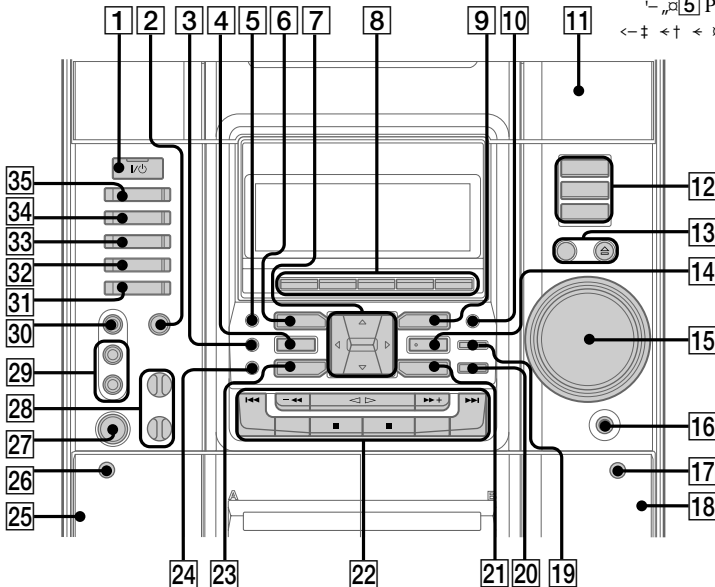

- P - A
- 22 ALBUM +/-
- 35 CD
- 19 CD SYNC
- 8 DIRECTION
- 12 DISC 1-3
- 13 DISC SKIP/EX-CHANGE
- 8 DISPLAY
- 8 EDIT
- 4 EFFECT ON/OFF
- 14 ENTER
- 8 FM MODE
- 31 GAME
- 23 GAME EQ
- 24 GAME MIXING
- 3 GROOVE
- 2 KARAOKE PON
- 32 MD (VIDEO)
- 9 MOVIE EQ
- 6 MUSIC EQ
- 21 P FILE
- 5 PICTURE EFFECT
- 8 PLAY MODE