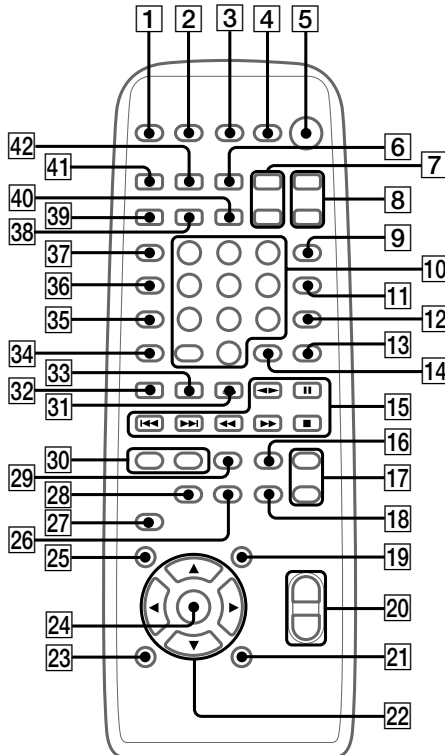

O - A

- 't, a 30 ALBUM +/-
- 't, a 41 CD
- 't, a 26 CINEMA SPACE
- 't, a 13 CLEAR
- 2 CLOCK/TIMER SELECT
- 't, a 3 CLOCK/TIMER SET
- 't, a 35 DIMMER
- 't, a 37 DISPLAY
- 't, a 11 D.SKIP
- 't, a 18 EFFECT ON/OFF
- 't, a 24 ENTER
- 't, a 38 GAME
- 't, a 23 GAME EQ
- 't, a 39 GAME MIXING
- 't, a 16 KARAOKE PON
- 't, a 17 KEY CONTROL #/b
- 't, a 40 MD (VIDEO)
- 't, a 19 MOVIE EQ
- 't, a 25 MUSIC EQ
- 't, a 33 NEXT
- 't, a 14 ON SCREEN