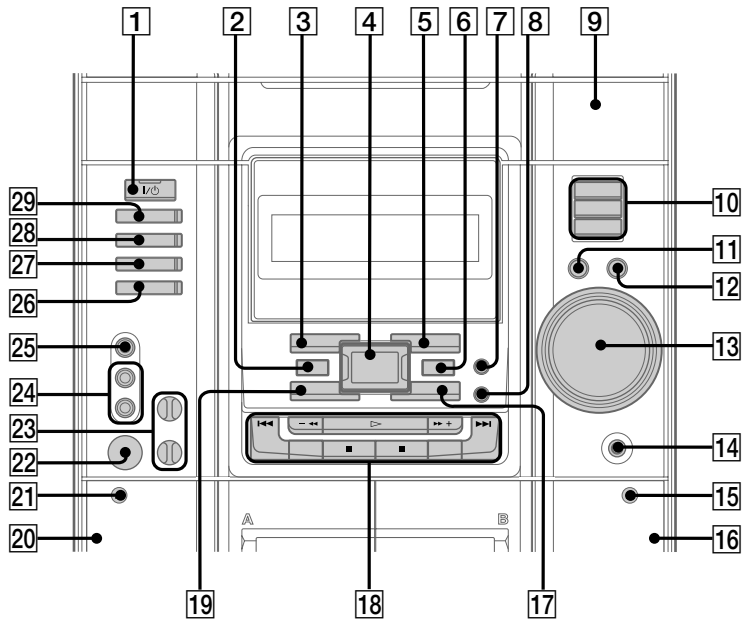

M - A

- 48 ALBUM +/-
- 29 CD
- 7 CD SYNC
- 10 DISC 1-3
- 11 DISC SKIP/EX-CHANGE
- 2 DISPLAY
- 17 EFFECT ON/OFF
- 26 GAME
- 19 GAME EQ
- 4 GAME MIXING
- 6 GROOVE
- 5 MOVIE EQ
- 3 MUSIC EQ