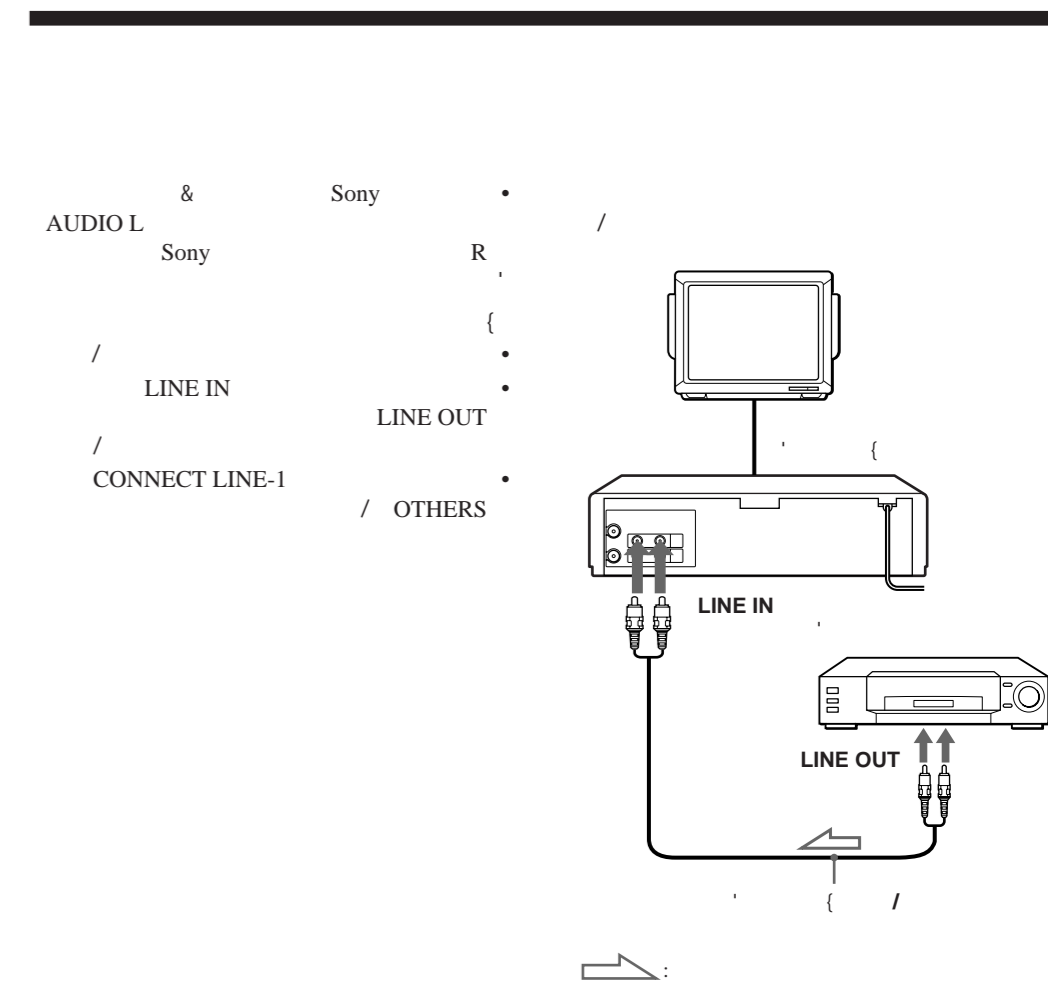

NTSC 4.43 NTSC 3.58 MESECAM PAL
I K G

- [PAL SP
- [NTSC LP
- [• PAL LP
- [• NTSC EP
- [NTSC EP

'E300 LP {
'E180

'G/K/I UHF RF

- LINE IN
- VIDEO IN
- Vp-p
- AUDIO IN
- mVrms
- LINE OUT
- VIDEO OUT
- Vp-p
- AUDIO OUT
- mVrms

- ON • OSD
- OFF •
- E180 • TAPE SELECT
- E-180
- E240 •
- E-240
- E260 •
- E-260
- E300 •
- E-300
- AUTO • COLOUR SYSTEM
- PAL •
- MESECAM •
- MESECAM {
- B/W •
- NTSC {
- NT3.58 •
- NT4.43 •
- NTSC 4.43
- NTPB •
- PAL NTSC
- ON • ASC
- OFF •

▲/▼/◀/▶ MENU 1
OK USER SET

▶ 2
OK ▶ 3

REC 4
PAUSE 5

STOP
DISPLAY

DISPLAY / /

PAUSE
PAUSE)
PAUSE {

REC SPEED 1
SP PAL LP SP
'NTSC EP
SP LP {
EP
SP

2
PAUSE {

3
PAUSE {