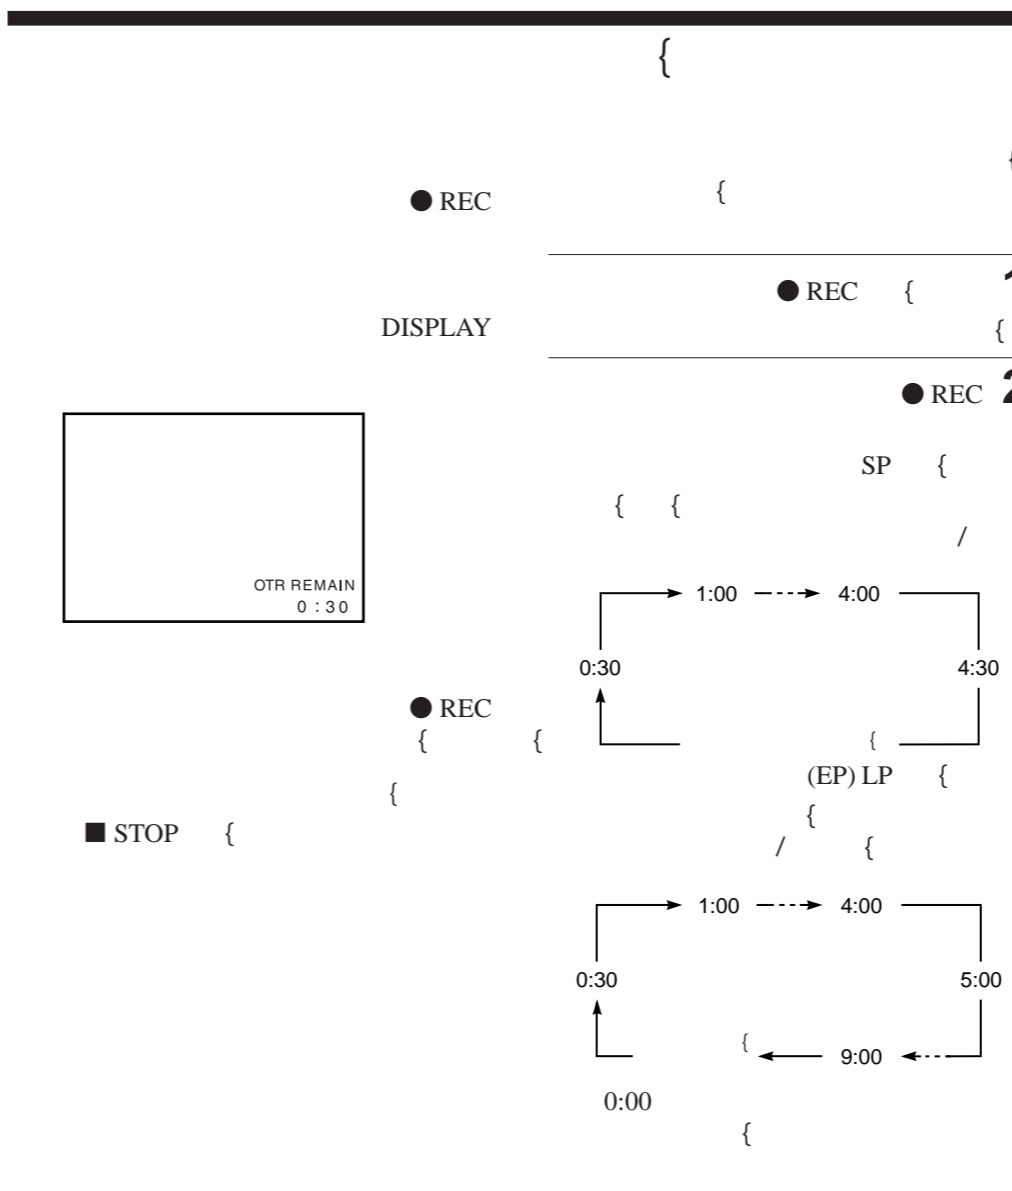

AERIAL IN

AERIAL OUT

VIDEO AUDIO

LINE IN 1

LINE OUT

SLV-GA58ME

A/V

F

(SLV-GA58ME)

AA R6

NTSC 4.43 NTSC 3.58 MESECAM PAL
I K G

- [PAL SP
- [NTSC LP
- [• PAL LP
- [• NTSC EP
- [NTSC EP

'E300 LP {
'E180

'G/K/I UHF RF

- LINE IN
- VIDEO IN
- Vp-p
- AUDIO IN
- mVrms
- LINE OUT
- VIDEO OUT
- Vp-p
- AUDIO OUT
- mVrms

- ON • OSD
- OFF •
- E180 • TAPE SELECT
- E-180
- E240 •
- E-240
- E260 •
- E-260
- E300 •
- E-300
- AUTO • COLOUR SYSTEM
- PAL •
- MESECAM •
- MESECAM {
- B/W •
- NTSC {
- NT3.58 •
- NT4.43 •
- NTSC 4.43
- NTPB •
- PAL NTSC
- ON • ASC
- OFF •