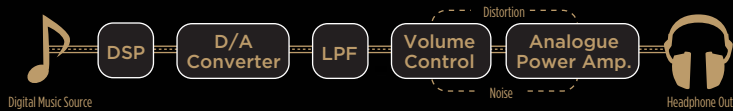

Xhilarating audio

DIGITAL AMPLIFIER (S-MASTER)

The simplest solution is usually the best because the more complicated the system is, the more distortion may occur. Sony S-Master is a unique digital amplifier that accepts and clearly amplifies all digital signals without the need to convert them into analogue first.

CONVENTIONAL ANALOGUE AMPLIFIER

Conventional analogue amplifiers are complicated. Digital signals need to be converted into analogue first before they are amplified.