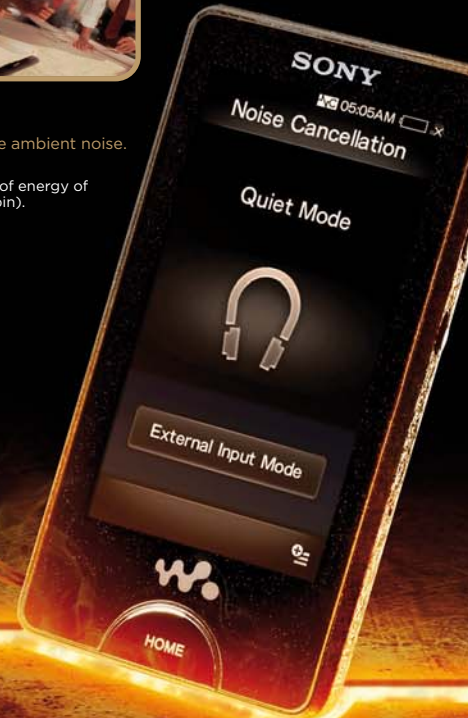

HOW IT WORKS

Ambient noise signals are first detected via the inbuilt microphone planted within each headphone. They are then analysed and subsequently neutralised by opposing sound waves exuded by the Walkman's advanced noise-cancelling circuit.

Ambient noise detected

Opposing wave generated

Neutralisation

In-train

In-flight

Office

Three distinct noise-cancelling modes eliminate in-train, in-flight and office ambient noise.

* Total noise suppression ratio is equivalent to approx. 98.0% (-17dB) reduction of energy of sound compared with not wearing headphones. (NC Environment: In-flight cabin).

The X1000 Series Walkman® comes supplied with an in-flight AV cable and plug adapter, allowing you to enjoy music or videos onboard aircraft, disturbance-free.

Xhilarating audio

DIGITAL AMPLIFIER (S-MASTER)